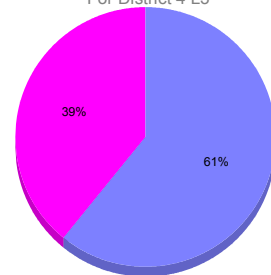

Membership Results 2011-2012

Goal, New, Dropped, Gain/Loss

Comparison of Membership Gain/Loss

Current Year Compared to the Previous Year

Gender Comparison 2010-2011

For District 4 L3

Oct/Nov/Dec

■ Male ■ Female